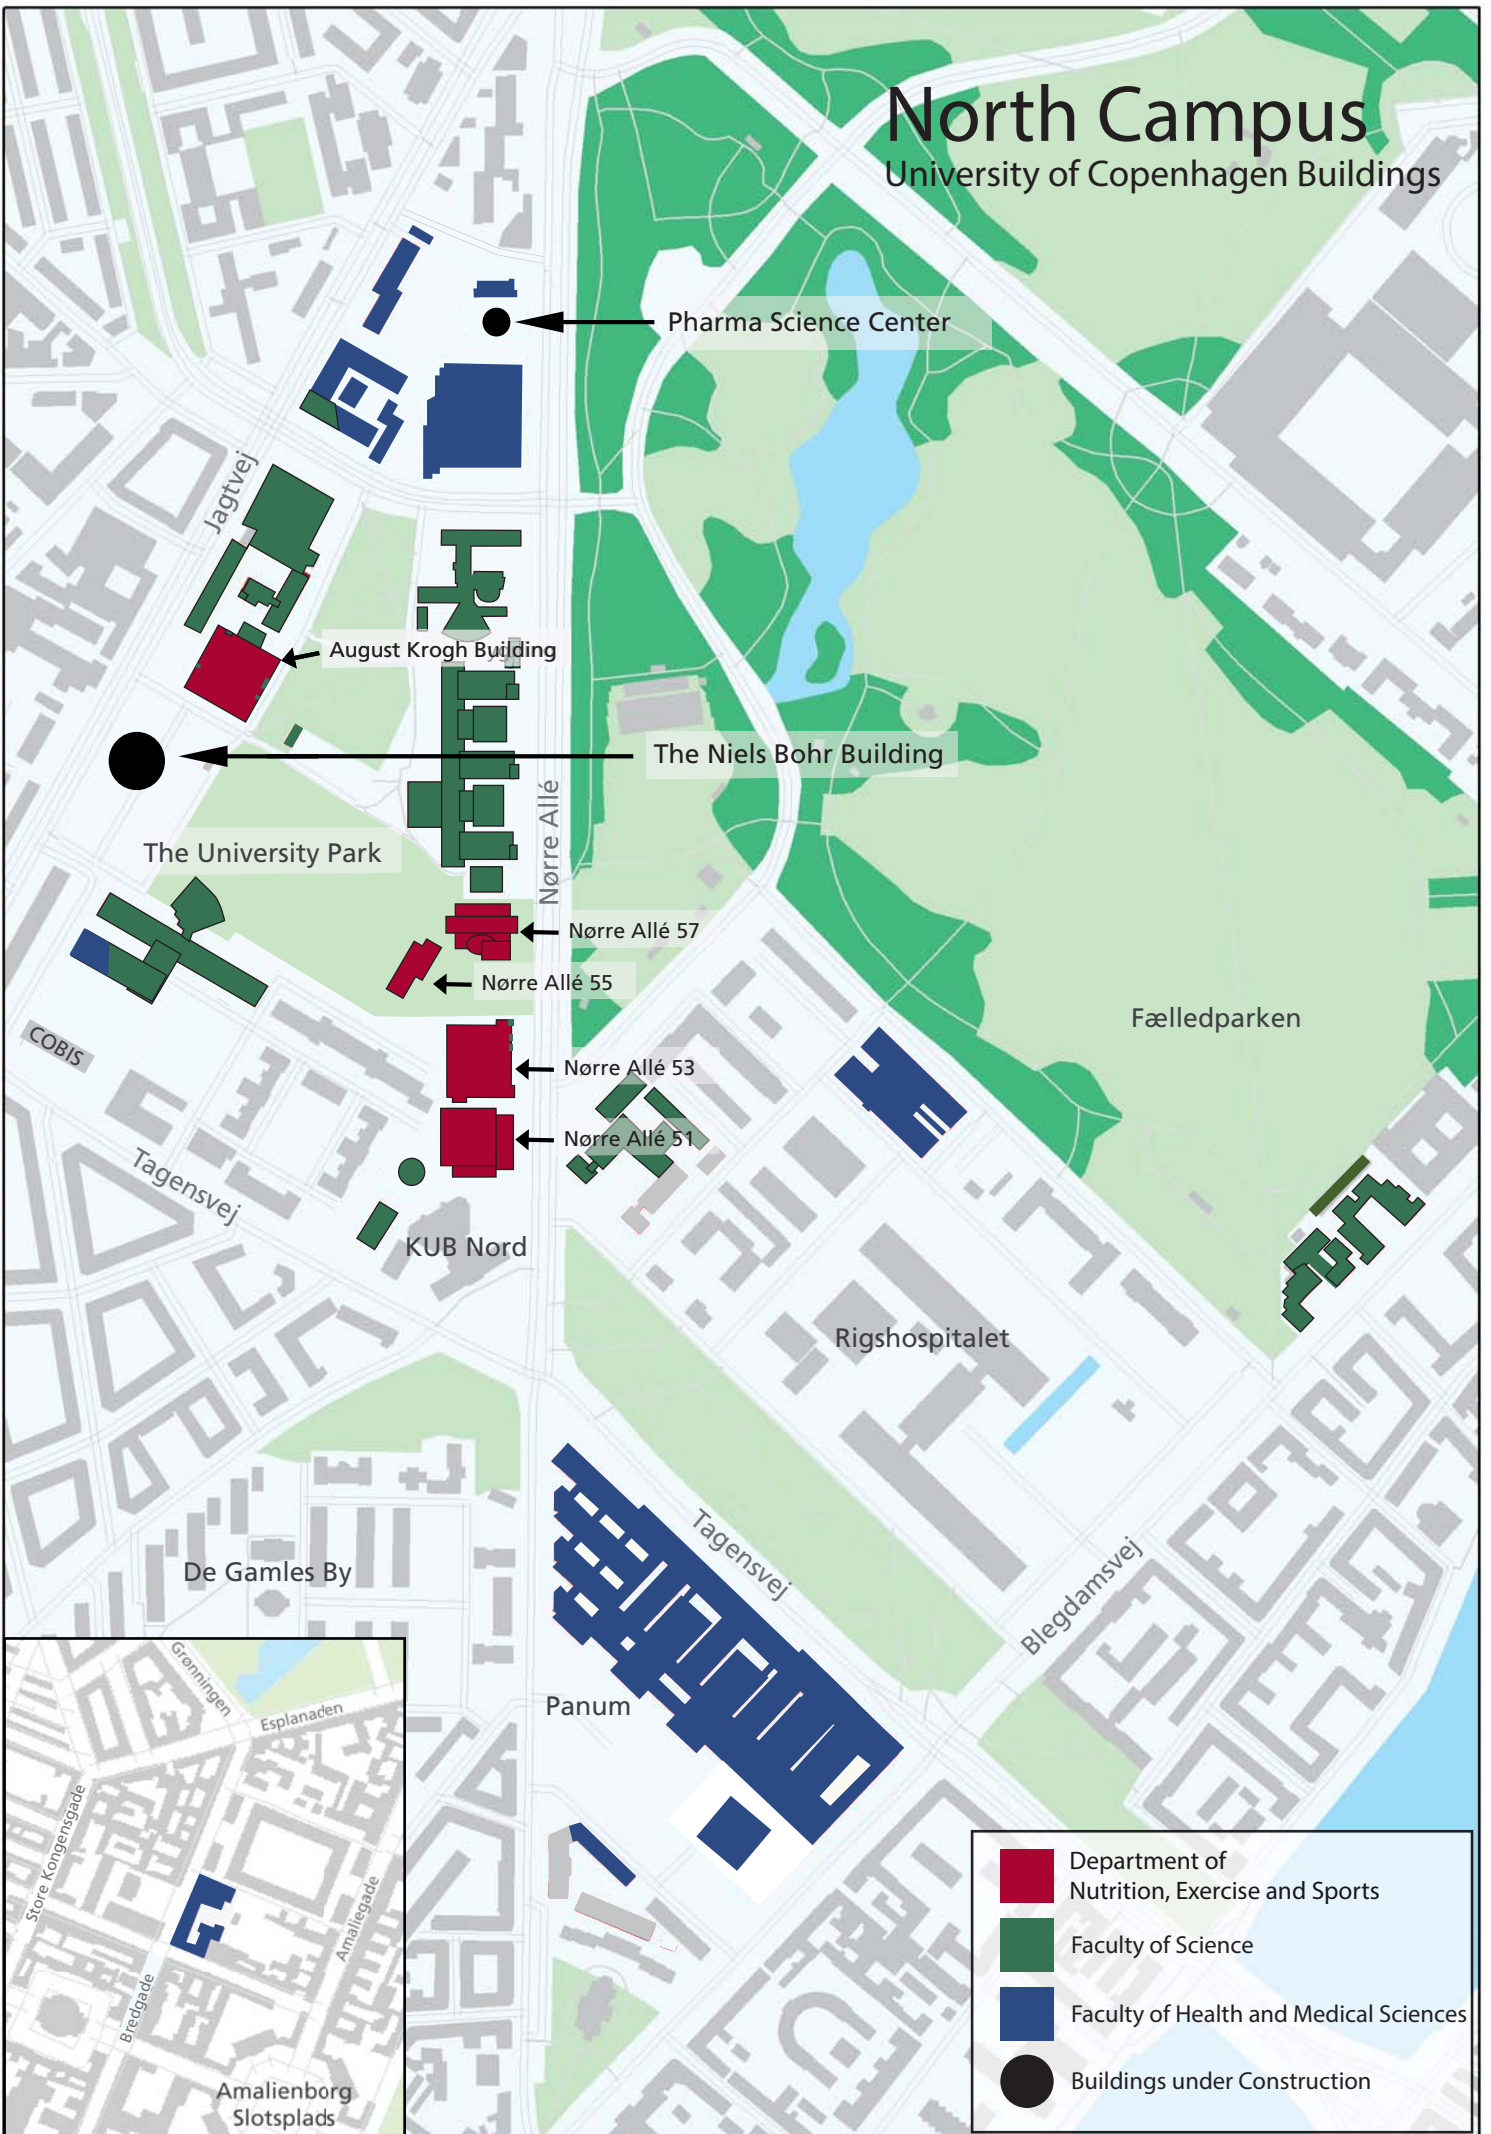

# North Campus

University of Copenhagen Buildings

Pharma Science Center

August Krogh Building

The Niels Bohr Building

The University Park

Nørre Allé

Nørre Allé 57

Nørre Allé 55

Nørre Allé 53

Nørre Allé 51

KUB Nord

Fælledparken

Rigshospitalet

De Gamles By

Panum

Blegdamsvej

- Department of Nutrition, Exercise and Sports
- Faculty of Science
- Faculty of Health and Medical Sciences
- Buildings under Construction